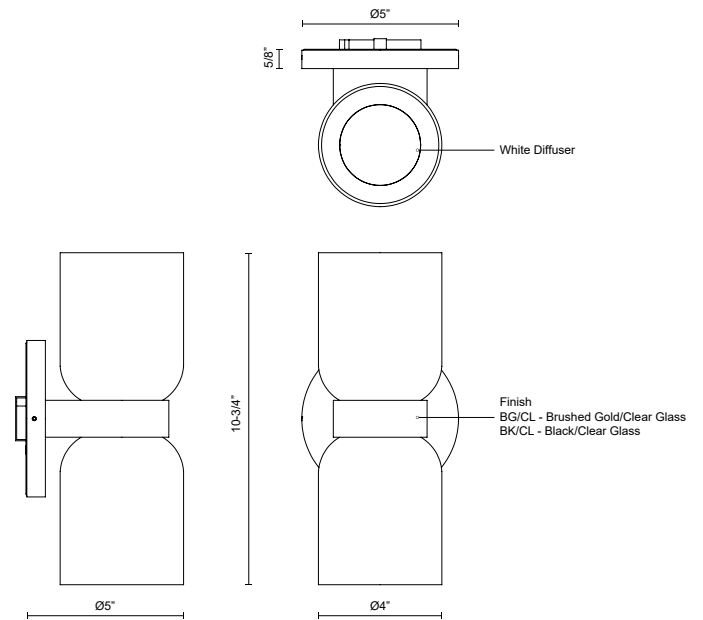

CEDAR WS52511

WALL

PROJECT

WS52511-BG/CL
Brushed Gold/Clear

WS52511-BK/CL
Black/Clear

SPECIFICATION DETAILS

Fixture Dimensions	W4" x H10-3/4" x E5"
Light Source	DC LED WITH DRIVER
Wattage	15W
Total Lumens	1275lm
Delivered Lumens	945lm*
Voltage	120V
Color Temperature	3000K
CRI (Ra)	90CRI
Optional Color Temps	2700K - 5000K Available, Minimum Order Quantities Apply
LED Rated Life	50,000 hours
Dimming	100% - 10%, TRIAC or ELV Dimmer (Not Included)
Diffuser Details	White Diffuser (interior)
Glass Details	Clear Glass (exterior)
Location	Damp
Illumination Direction	Up/Down
Mounting Style	Up or Down
CEC Title 24 JA8	Yes, JA8-2022
Canopy Dimensions	D5" x H5/8"
Paint Finish	BG02; BK02;

* For custom options, consult factory for details.

* For warranty information, please visit www.kuzcolighting.com/warranty

DESCRIPTION

The charming Cedar Collection is filled with whimsical frosted glass diffusers resting inside clear glass shades. This versatile family includes a variety of different mounting options that can be mounted up, down, horizontally, or vertically. The metal base details offer a nice rigidity that compliments the soft curves found on the rest of the piece and are available in two finishes.